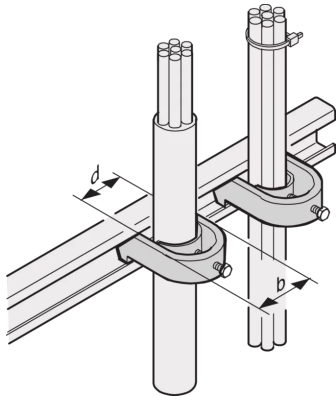

## 20118-777 C-RAIL CABLE SHELL, FOR CABLE BUNDLE 26 ... 30 MM

### KEY FEATURES

---

For mounting of cables on C-profiles and cable support rails

### ADDITIONAL PRODUCT DETAILS

---

C-Rails are for better cable management. Installation generally behind the 19" uprights. They are compatible with standard cable clabs.