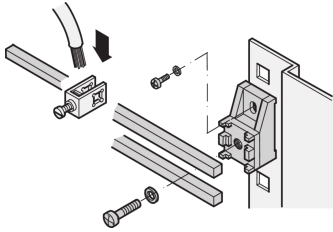

## 20118-365 CONNECTION CLAMP FOR GND/EARTHING RAIL, 16 MM<sup>2</sup>

### KEY FEATURES

---

Connection Clamps available in multiple cross sections based on customer requirement

### ADDITIONAL PRODUCT DETAILS

---

Connection Clamps available in multiple cross sections based on customer requirement.

Please order terminal clamps or second rail separately.