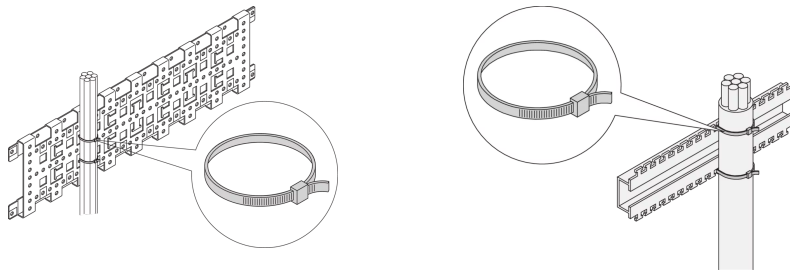

20118-353 CABLE TIE, 360L 5W

KEY FEATURES

Assembling materials kit for cable routing

PRODUCT ATTRIBUTES

Product Type: Cable Tie

ADDITIONAL PRODUCT DETAILS

Assembling materials kit for cable routing.

CERTIFICATIONS