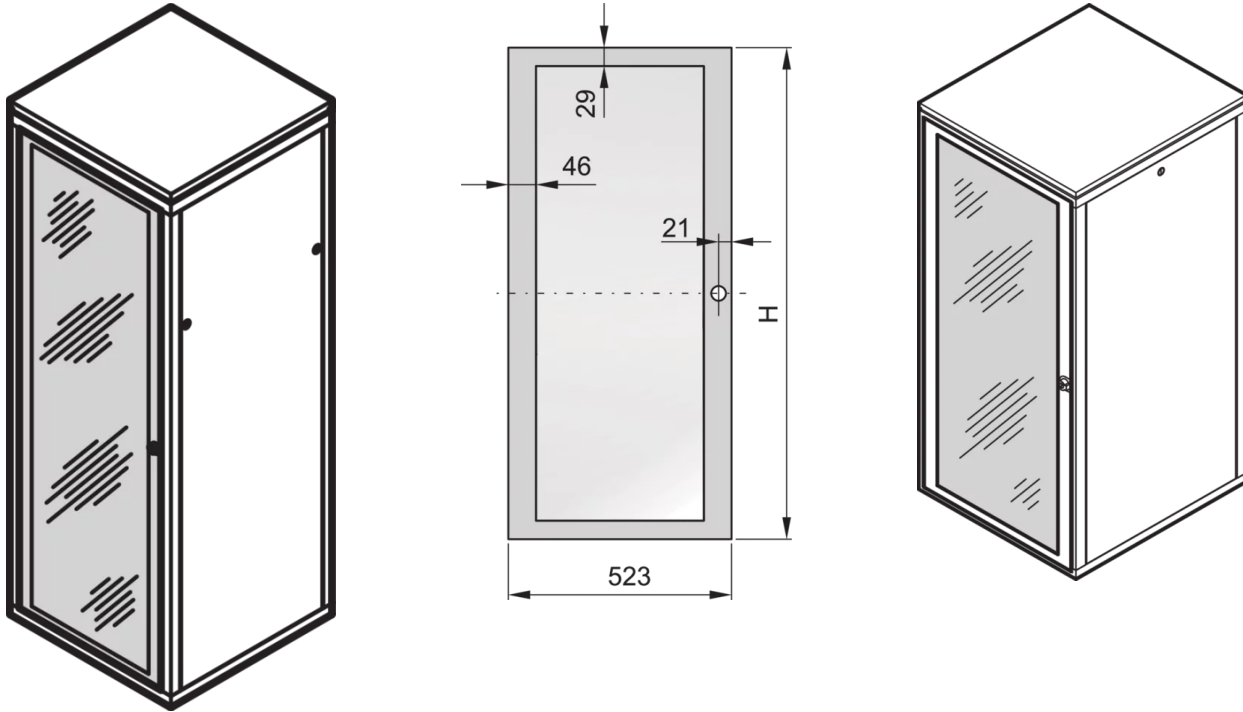

20117-767 EURORACK GLAZED DOOR WITH ACRYLIC GLASS, RAL 7035, 43 U
600W

KEY FEATURES

Acrylic window, 2 mm

Safety lock with two keys

Opening angle 120°

RAL 7021

Door frame, Al, 2 mm

Can be mounted on all four sides

PRODUCT ATTRIBUTES

Product Type: Cabinet Door

Product Family: Eurorack

Type: Glass Door

Color: Light Grey

Color Code: RAL 7035

Rack Height: 43 U

Height: 2020 mm

Width: 600 mm

ADDITIONAL PRODUCT DETAILS

Glass door with opening angle 120°: Safety lock with two keys or 180°: Lever handle.

CERTIFICATIONS

North America

All locations

+1.763.422.2661

Chat with us: