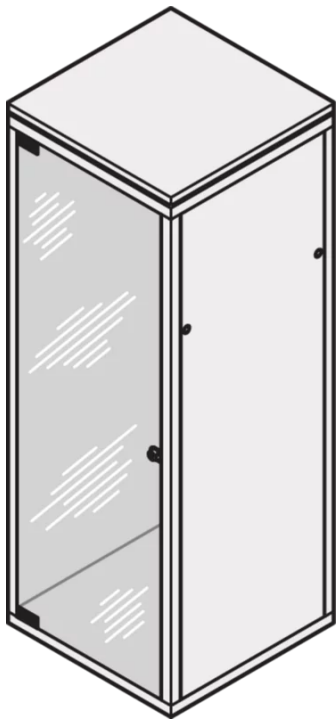

20117-746 EURORACK GLASS DOOR, 120° OPENING ANGLE, 25 U 600W

KEY FEATURES

Can be mounted on all four sides

Glass, smoke gray, Security, 6 mm

PRODUCT ATTRIBUTES

Product Type: Cabinet Door

Product Family: Eurorack

Type: Glass Door

Color: Light Grey

Color Code: RAL 7035

Rack Height: 25 U

Height: 1133 mm

Width: 523 mm

North America

All locations
+1.763.422.2661
Chat with us:
schroff.nvent.com