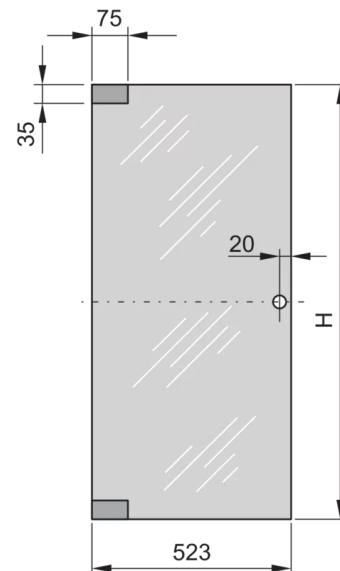

20117-746 EURORACK GLASS DOOR, 120° OPENING ANGLE, 25 U 600W

KEY FEATURES

Can be mounted on all four sides

Glass, smoke gray, Security, 6 mm

PRODUCT ATTRIBUTES

Product Type: Cabinet Door

Product Family: Eurorack

Type: Glass Door

Color: Light Grey

Color Code: RAL 7035

Rack Height: 25 U

Height: 1133 mm

Width: 523 mm

North America

All locations
+1.763.422.2661
Chat with us:
schroff.nvent.com