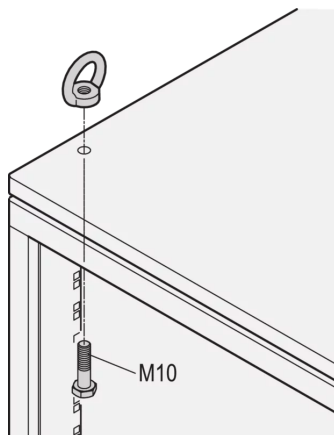

20117-080 EURORACK LIFTING EYE FOR FLUSH TOP COVER

KEY FEATURES

Lifting eyes to lift a cabinet

PRODUCT ATTRIBUTES

Product Type: Eye Bolt

Product Family: Eurorack

Works With: Top Cover, Flush

ADDITIONAL PRODUCT DETAILS

Bolt on lifting eyes to lift and place cabinet without cabinet damage.

Application and loading as per DIN-582.

CERTIFICATIONS

North America

All locations

+1.763.422.2661

Chat with us:

schroff.nvent.com