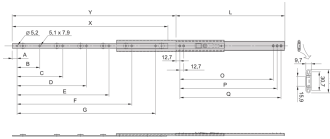

20110-097 TELESCOPIC SLIDE UNIVERSAL, 1 U, 711L

KEY FEATURES

Lateral mounting on the 19" uprights (19" plane remains free for fixing the extension/drawer)

Static load-carrying capacity per pair 23 - 39 kg

Can be removed

Extension length->-100-%

Rail width $k=9.7\text{-mm}$, max. installation width of extension/drawer $w = 429\text{ mm}$

PRODUCT ATTRIBUTES

Product Type: Telescopic Slide

Product Family: MultipacPRO

Type: Universal

Length: 711 mm

Static Load: 23 kg

ADDITIONAL PRODUCT DETAILS

Universal Telescopic Slide with > 100 % extension and up to 39 kg load capacity.

Universal telescopic Rails can also be fitted without additional components in non-standard applications, this also in other than 19" cabinets.