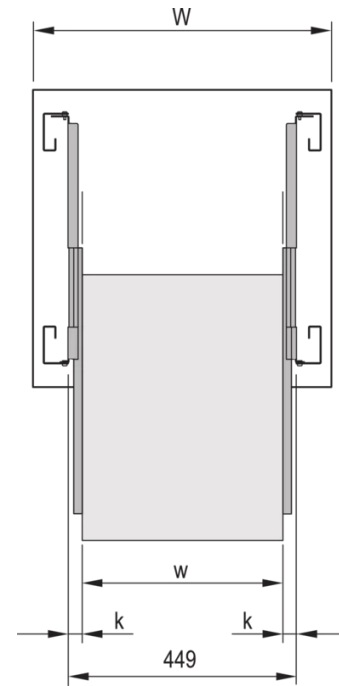

20110-097 TELESCOPIC SLIDE UNIVERSAL, 1 U, 711L

KEY FEATURES

Lateral mounting on the 19" uprights (19" plane remains free for fixing the extension/drawer)

Static load-carrying capacity per pair 23 - 39 kg

Can be removed

Extension length->-100-%

Rail width $k=9.7\text{-mm}$, max. installation width of extension/drawer $w = 429\text{ mm}$

PRODUCT ATTRIBUTES

Product Type: Telescopic Slide

Product Family: MultipacPRO

Type: Universal

Length: 711 mm

Static Load: 23 kg

ADDITIONAL PRODUCT DETAILS

Universal Telescopic Slide with > 100 % extension and up to 39 kg load capacity.

Universal telescopic Rails can also be fitted without additional components in non-standard applications, this also in other than 19" cabinets.