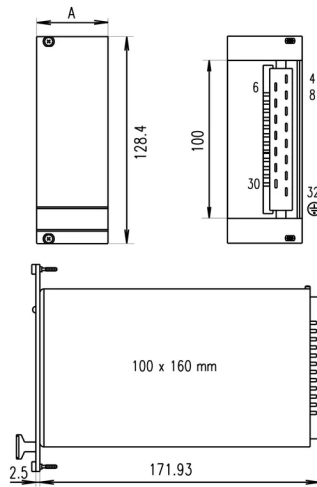

13105-028 PSU 19" AC/DC LINEAR REGULATOR, DUAL, PSG 215

KEY FEATURES

2 output voltages, galvanically separated

High control accuracy, low residual ripple and very low interference

Mains/line voltage 230-VAC (can be switched to 115-VAC with mains/line voltage conversion kit)

Suited for medical applications (8 mm safety clearances)

PRODUCT ATTRIBUTES

Product Type: Power Supply

Type: 19" Linear Regulator

Input Voltage AC: 230 V

Power: 45 W

Number of Output Voltages: 2

Voltage 1: 15 V

Current 1: 1.5 A

Voltage 2: 15 V

Current 2: 1.5 A

Rack Height: 3 U