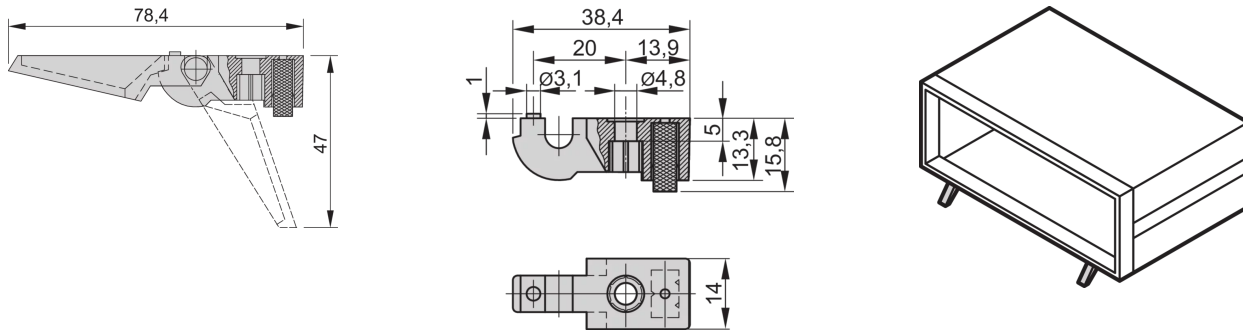

## 10603-026 PLASTIC FOOT WITHOUT TIP-UP FUNCTION, BLACK

### KEY FEATURES

Can be used instead of standard round feet

Load-carrying capacity: 25 kg per foot, max case weight 40 kg

Mounting holes are provided in bottom covers of the cases

Positioning of case is secured by anti-slip rubber inserts

### ADDITIONAL PRODUCT DETAILS

The tip-up feet form plastic material enable mounting on the bottom plate of a case. Available with or without tip-up function. In black or gray.

Delivery is in standard pack multiples. Pricing is per individual item.