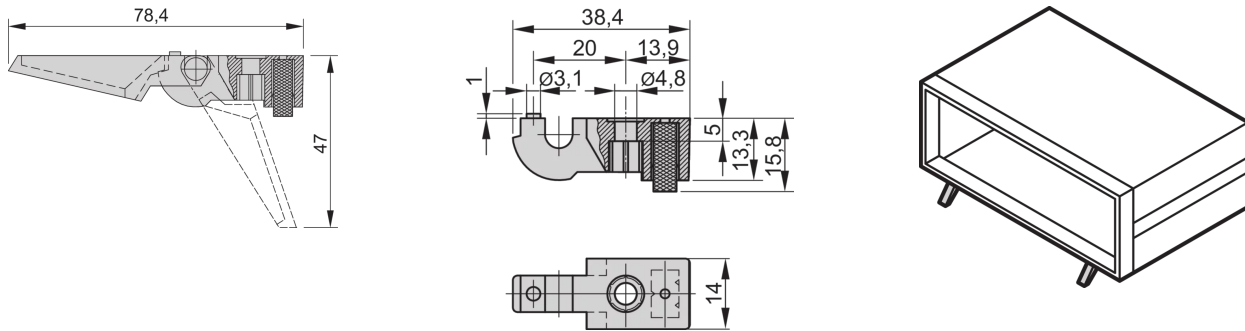

10603-024 PLASTIC FOOT WITHOUT TIP-UP FUNCTION, GREY

KEY FEATURES

Can be used instead of standard round feet

Load-carrying capacity: 25 kg per foot, max case weight 40 kg

Mounting holes are provided in bottom covers of the cases

Positioning of case is secured by anti-slip rubber inserts

PRODUCT ATTRIBUTES

Product Type: Foot

Type: Foot

Works With: Cases

Package Quantity: 10

ADDITIONAL PRODUCT DETAILS

The tip-up feet form plastic material enable mounting on the bottom plate of a case. Available with or without tip-up function. In black or gray.