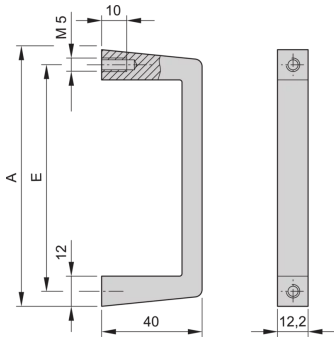

10501-016 FRONT HANDLE ONE-PIECE, WIDTH 12.2 MM, CLEAR ANODIZED, 57,5 MM

**KEY FEATURES**

Static load-carrying capacity 30 kg/pair

Bolted from rear

**PRODUCT ATTRIBUTES**

Product Type: Handle

Works With: Subracks

Handle Type: Straight

Rack Height: 2 U

Material: Aluminum

Color: Silver

Package Quantity: 1

**ADDITIONAL PRODUCT DETAILS**

The handle can be assembled to a subrack or 19" front panel. Available with clear or black anodized surface. Handles will be bolted from the rear side.

Please order assembly part kit separately.

Please take into consideration that deliveries may be carried out in the stated SPQs (SPQ, e.g. 5 pieces, 10 pieces, 50 pieces, etc.). Differing order quantities (e.g. 2 pieces) may be changed to the next possible delivery quantity = Standard Pack Quantity.