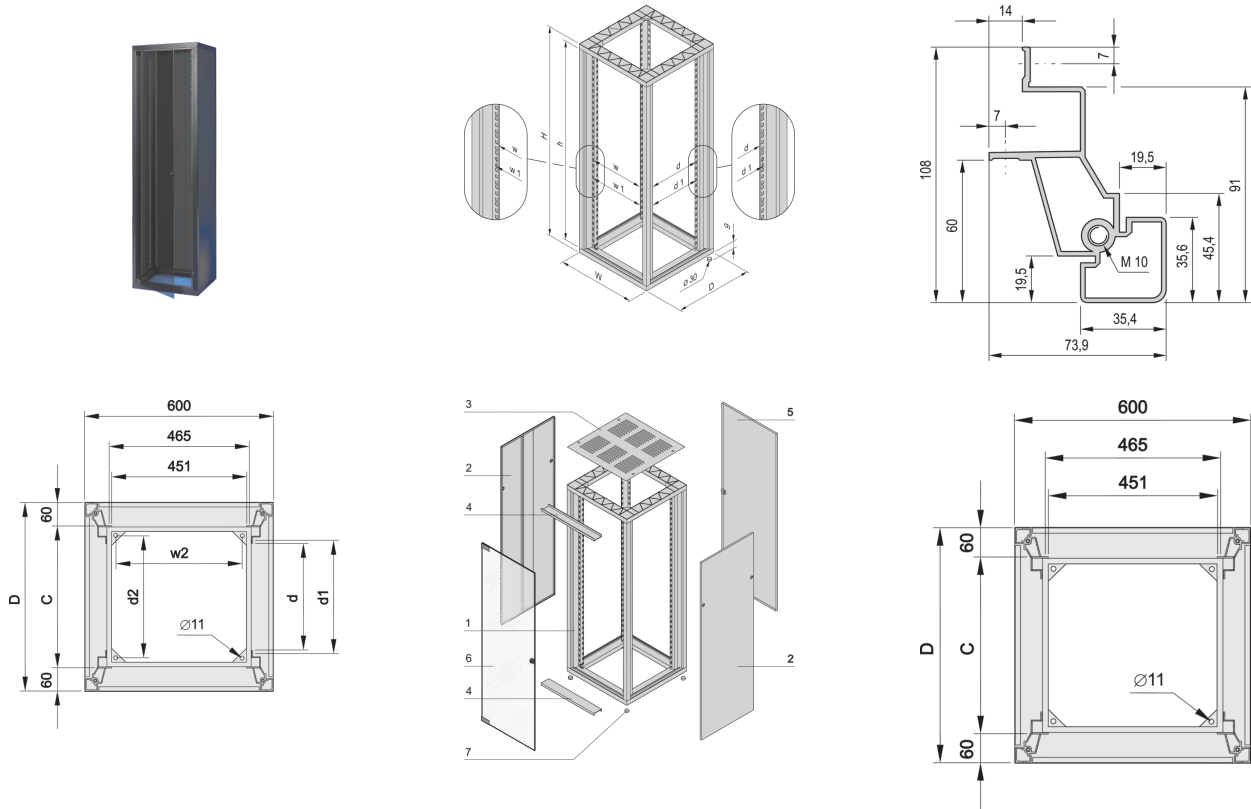

10117-539 EURORACK CABINET WITH FRONT AND REAR DOOR, 43 U 2020H
600W 600D, RAL 7021

KEY FEATURES

Safety glass door (smoke gray) at front; steel door at rear

19" cut-outs in front and rear uprights

Protection class IP-40

Flush cladding parts

Bolted frame, die-castings and aluminium profiles, with inset covers

Static load-carrying capacity 400 kg

PRODUCT ATTRIBUTES

Product Type: Cabinet

Product Family: Eurorack

Frame Material: Aluminum

Frame Color: Black Grey

Frame Color Code: RAL 7021

Cladding Material: Steel

Cladding Color: Black Grey

Cladding Color Code: RAL 7021

Rack Height: 43 U

Height: 2020 mm

Width: 600 mm

Depth: 600 mm

Static Load: 400 kg

Protection Rating: IP40

Complies With: IEC 60297-3-100

ADDITIONAL PRODUCT DETAILS

Aluminium Cabinet With Front Glass Door and Steel Rear Door, with load capacity of 400 kg.