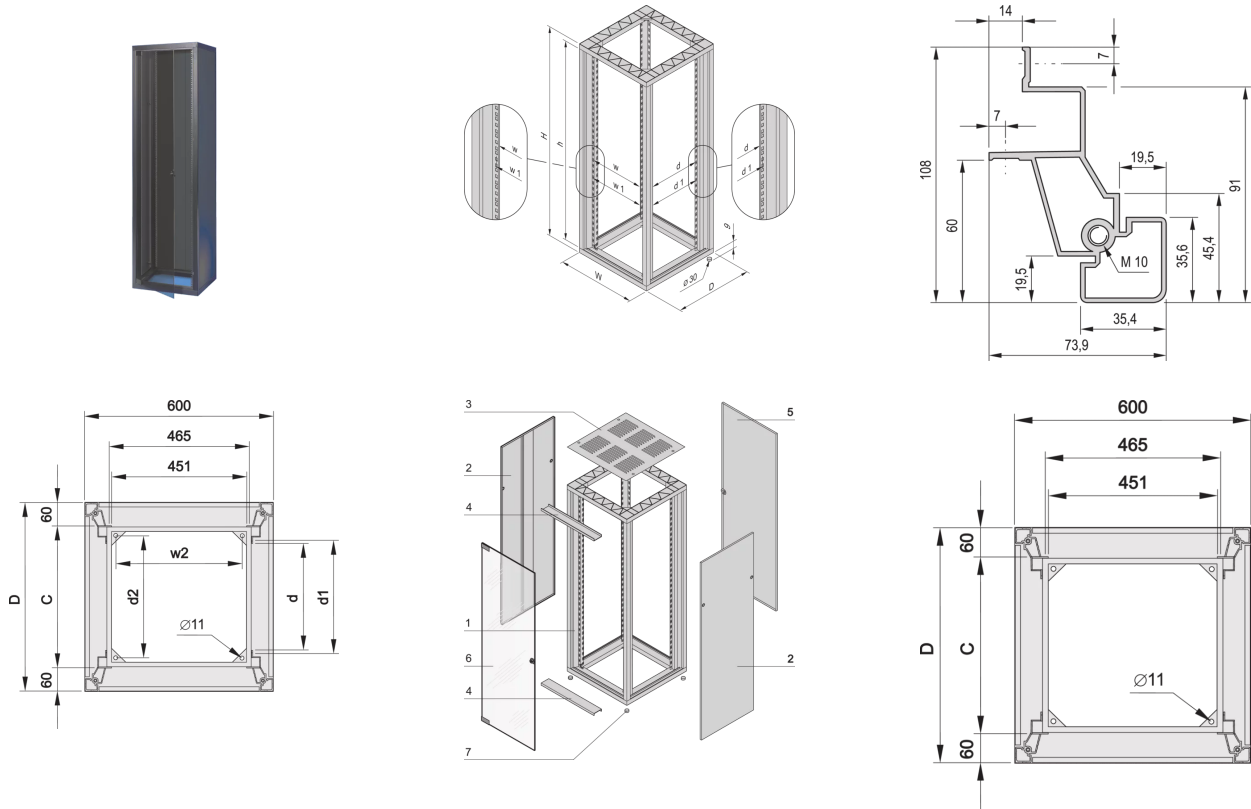

10117-538 EURORACK CABINET WITH FRONT AND REAR DOOR, 38 U 1798H
600W 800D, RAL 7021

KEY FEATURES

Safety glass door (smoke gray) at front; steel door at rear

19" cut-outs in front and rear uprights

Protection class IP-40

Flush cladding parts

Bolted frame, die-castings and aluminium profiles, with inset covers

Static load-carrying capacity 400 kg

PRODUCT ATTRIBUTES

Product Type: Cabinet

Product Family: Eurorack

Frame Material: Aluminum

Frame Color: Black Grey

Frame Color Code: RAL 7021

Cladding Material: Steel

Cladding Color: Black Grey

Cladding Color Code: RAL 7021

Rack Height: 38 U

Height: 1798 mm

Width: 600 mm

Depth: 800 mm

Static Load: 400 kg

Protection Rating: IP40

Complies With: IEC 60297-3-100

ADDITIONAL PRODUCT DETAILS

Aluminium Cabinet With Front Glass Door and Steel Rear Door, with load capacity of 400 kg.