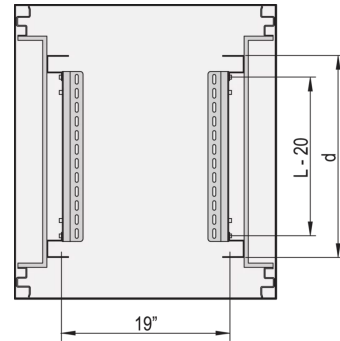

22127-095 EURORACK SLIDE RAIL, 25 KG, 800D, 1 PAIR

KEY FEATURES

St, 1.5 mm, finish AlZn

Static load-carrying capacity 25 kg per pair

Support shelf of heavy 19" chassis

For assembly on the 19" panel/slide mounts

Wide support surface

Can be attached in 1 U increments

PRODUCT ATTRIBUTES

Product Type: Slide Rail

Product Family: Eurorack

Length: 617 mm

Depth: 800 mm

Static Load: 25 kg

ADDITIONAL PRODUCT DETAILS

Eurorack Slide Rail with 25 kg load capacity for mounting on the cabinet uprights or 19" panel/slide mounts. The slide rail supports shelf of heavy 19" Chassis.