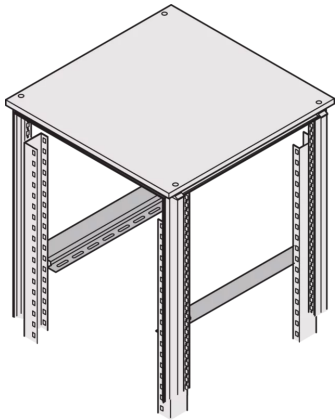

22127-095 EURORACK SLIDE RAIL, 25 KG, 800D, 1 PAIR

**KEY FEATURES**

St, 1.5 mm, finish AlZn

Static load-carrying capacity 25 kg per pair

Support shelf of heavy 19" chassis

For assembly on the 19" panel/slide mounts

Wide support surface

Can be attached in 1 U increments

**PRODUCT ATTRIBUTES**

Product Type: Slide Rail

Product Family: Eurorack

Length: 617 mm

Depth: 800 mm

Static Load: 25 kg

**ADDITIONAL PRODUCT DETAILS**

Eurorack Slide Rail with 25 kg load capacity for mounting on the cabinet uprights or 19" panel/slide mounts. The slide rail supports shelf of heavy 19" Chassis.

Standard distance for servers d = 740 mm. For assembly 4 pieces panel/slide mounts are necessary (please order separately, see panel/slide mount).