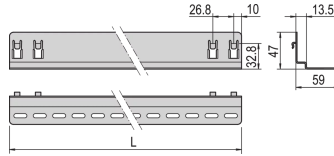

22127-095 EURORACK SLIDE RAIL, 25 KG, 800D, 1 PAIR

**KEY FEATURES**

St, 1.5 mm, finish AlZn

Static load-carrying capacity 25 kg per pair

Support shelf of heavy 19" chassis

For assembly on the 19" panel/slide mounts

Wide support surface

Can be attached in 1 U increments

**PRODUCT ATTRIBUTES**

Product Type: Slide Rail

Product Family: Eurorack

Length: 617 mm

Depth: 800 mm

Static Load: 25 kg

**ADDITIONAL PRODUCT DETAILS**

Eurorack Slide Rail with 25 kg load capacity for mounting on the cabinet uprights or 19" panel/slide mounts. The slide rail supports shelf of heavy 19" Chassis.

Standard distance for servers d = 740 mm. For assembly 4 pieces panel/slide mounts are necessary (please order separately, see panel/slide mount).