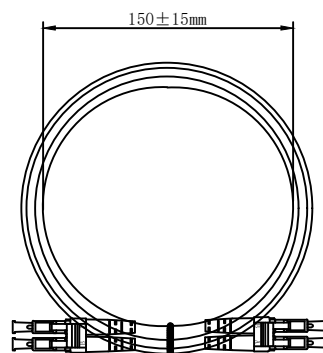

Note:

1. ROHS 2.0 & REACH Compliant
2. The out jacket is conform to IEC60332-1, EN60754-2, EN 61034-2
3. Min. Bending Radius:Static:30mm, Dynamic:60mm

TYPE	MULTI-MODE
Insertion Loss	≤0.3dB
Return Loss	≥30dB
Test Wavelength	850nm

ITEM NO.	DESC.
21.99.8750	VALUE OM4 FIBER OPTICAL CABLE 50/125um, LC/LC, Erika violet,0.5m
21.99.8751	VALUE OM4 FIBER OPTICAL CABLE 50/125um, LC/LC, Erika violet,1m
21.99.8752	VALUE OM4 FIBER OPTICAL CABLE 50/125um, LC/LC, Erika violet,2m
21.99.8753	VALUE OM4 FIBER OPTICAL CABLE 50/125um, LC/LC, Erika violet,3m
21.99.8755	VALUE OM4 FIBER OPTICAL CABLE 50/125um, LC/LC, Erika violet,5m
21.99.8754	VALUE OM4 FIBER OPTICAL CABLE 50/125um, LC/LC, Erika violet,7m
21.99.8758	VALUE OM4 FIBER OPTICAL CABLE 50/125um, LC/LC, Erika violet,10m
21.99.8756	VALUE OM4 FIBER OPTICAL CABLE 50/125um, LC/LC, Erika violet,15m
21.99.8757	VALUE OM4 FIBER OPTICAL CABLE 50/125um, LC/LC, Erika violet,20m

⑧	Ring 1 2	4pcs	
⑦	Black Heat Shrink Tube	2pcs	
⑥	LC MM Erika violet Clip	2pcs	
⑤	LC Dust Cap White	4pcs	
④	LC Erika violet Duplex Connector	4pcs	
③	LC White Boot	4pcs	
②	LC/UPC MM Ferrule 126-128um	4pcs	
①	Fiber Optical Cable Duplex ϕ 3.0mm OM4 50/125um Erika violet RAL4003 LSZH	L+0.1m	
NO.	SPECIFICATION STANDARD	QT'Y	REMARK
	Add Min. Bending Radius	2022-1-24	A1
	NEW	2021-07-9	A
BY	CHK	REVISION RECORD MODIFICATIONS	DATE REV.