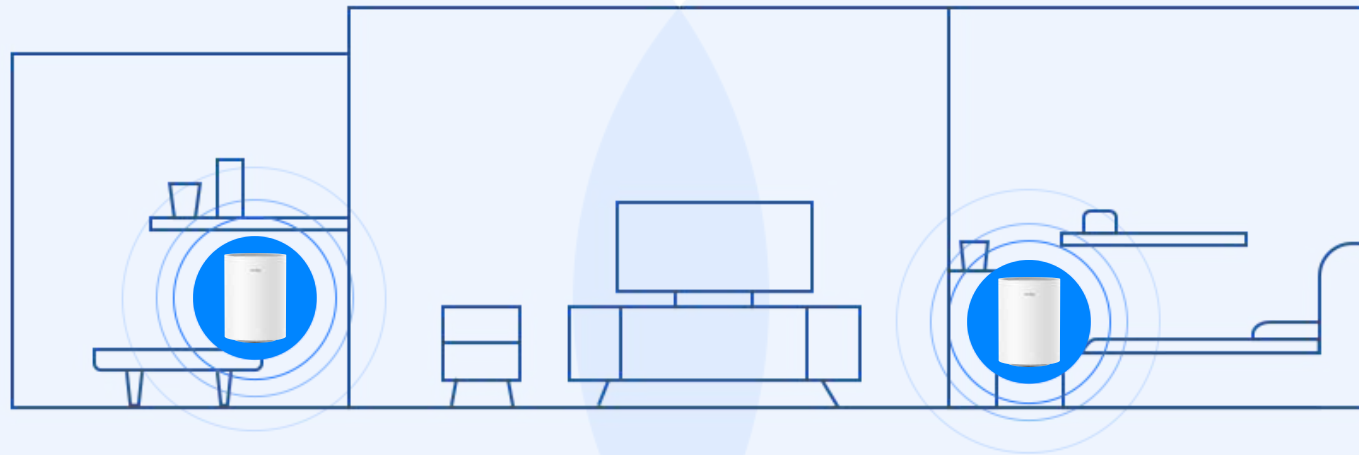

Model: M1200

AC1200

Whole Home Mesh Wi-Fi System

-  Enhanced Whole Home Coverage
-  Seamless Roaming
-  Up to 1.2Gbps Wi-Fi Speed
-  VPN Server and VPN Client Support

[Datasheet](#)

AC1200 Whole Home Mesh Covers Up to 3,000 sq.ft

With stronger and more efficient signals enhanced by Cudy Whole Home Mesh technology, M1200 boosts broader whole home Wi-Fi coverage with great performance. Wireless connections and optional Ethernet backhaul work together to link mesh units, providing even faster network speeds and truly seamless coverage. Want more coverage? Simply add another one.