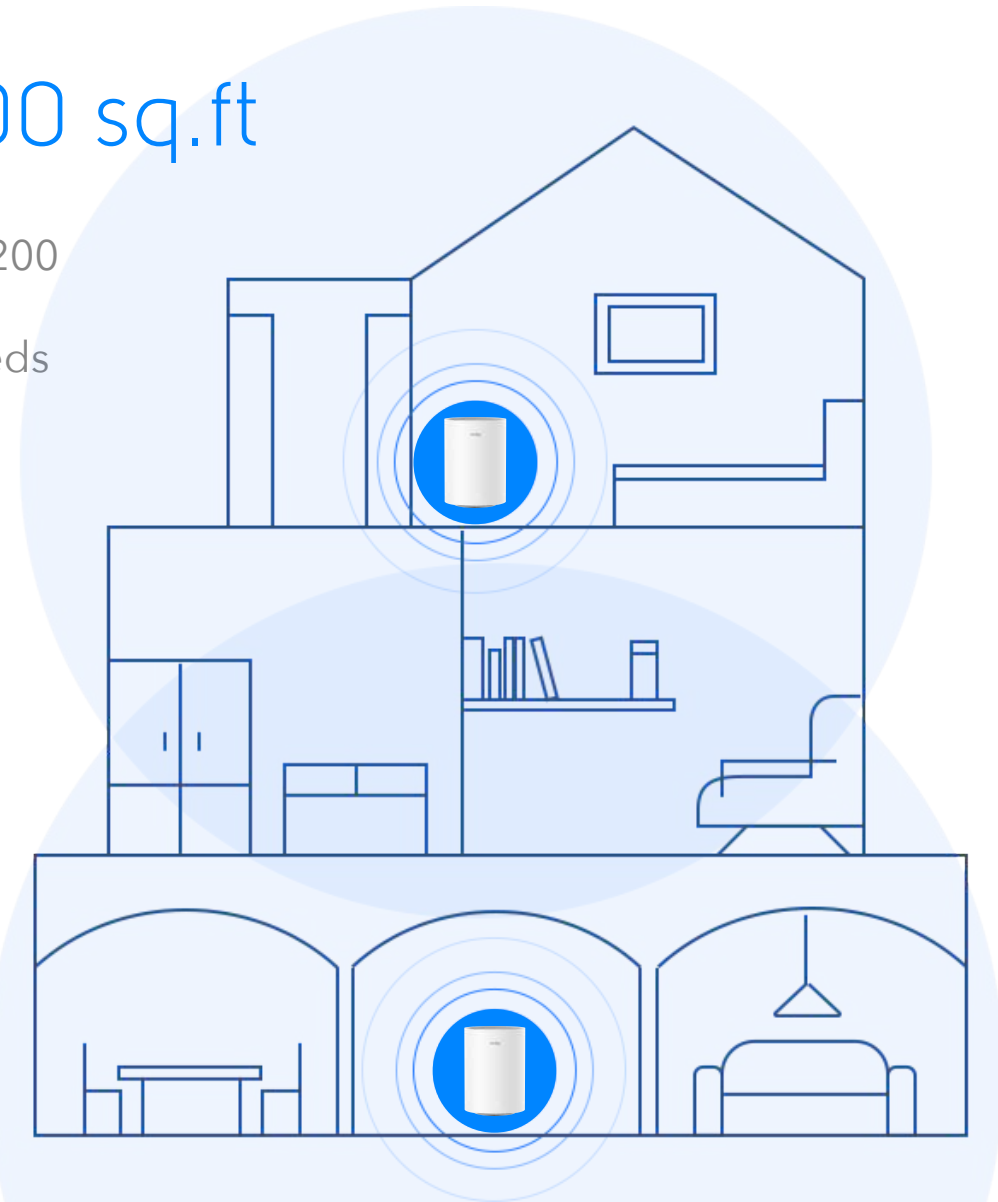

Model: M1200

AC1200

Whole Home Mesh Wi-Fi System

-  Enhanced Whole Home Coverage
-  Seamless Roaming
-  Up to 1.2Gbps Wi-Fi Speed
-  VPN Server and VPN Client Support

[Datasheet](#)

AC1200 Whole Home Mesh Covers Up to 3,000 sq.ft

With stronger and more efficient signals enhanced by Cudy Whole Home Mesh technology, M1200 boosts broader whole home Wi-Fi coverage with great performance. Wireless connections and optional Ethernet backhaul work together to link mesh units, providing even faster network speeds and truly seamless coverage. Want more coverage? Simply add another one.