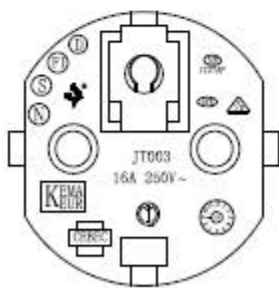

5000±50mm

RoHS and REACH Compliant

Desc.	VALUE Schuko Extension Power Cord UTE, black, 5m	<b>SECOMP</b>			Material	PVC	
					Rated	16A 250V	
3.	Extension plug, FZ3-16	Item #	19.99.1171	EDITION	A4	Dr.No.	
2.	Flexible cable, H05VV-F 3G 1.5mm2	REVIEW				Color	black
1.	Schuko plug, JT003	APPROVE	VDE/NF			ALL DIMENSIONS IN mm	
Part	Description	DO NOT SCALE	DATE			2018-8-30	