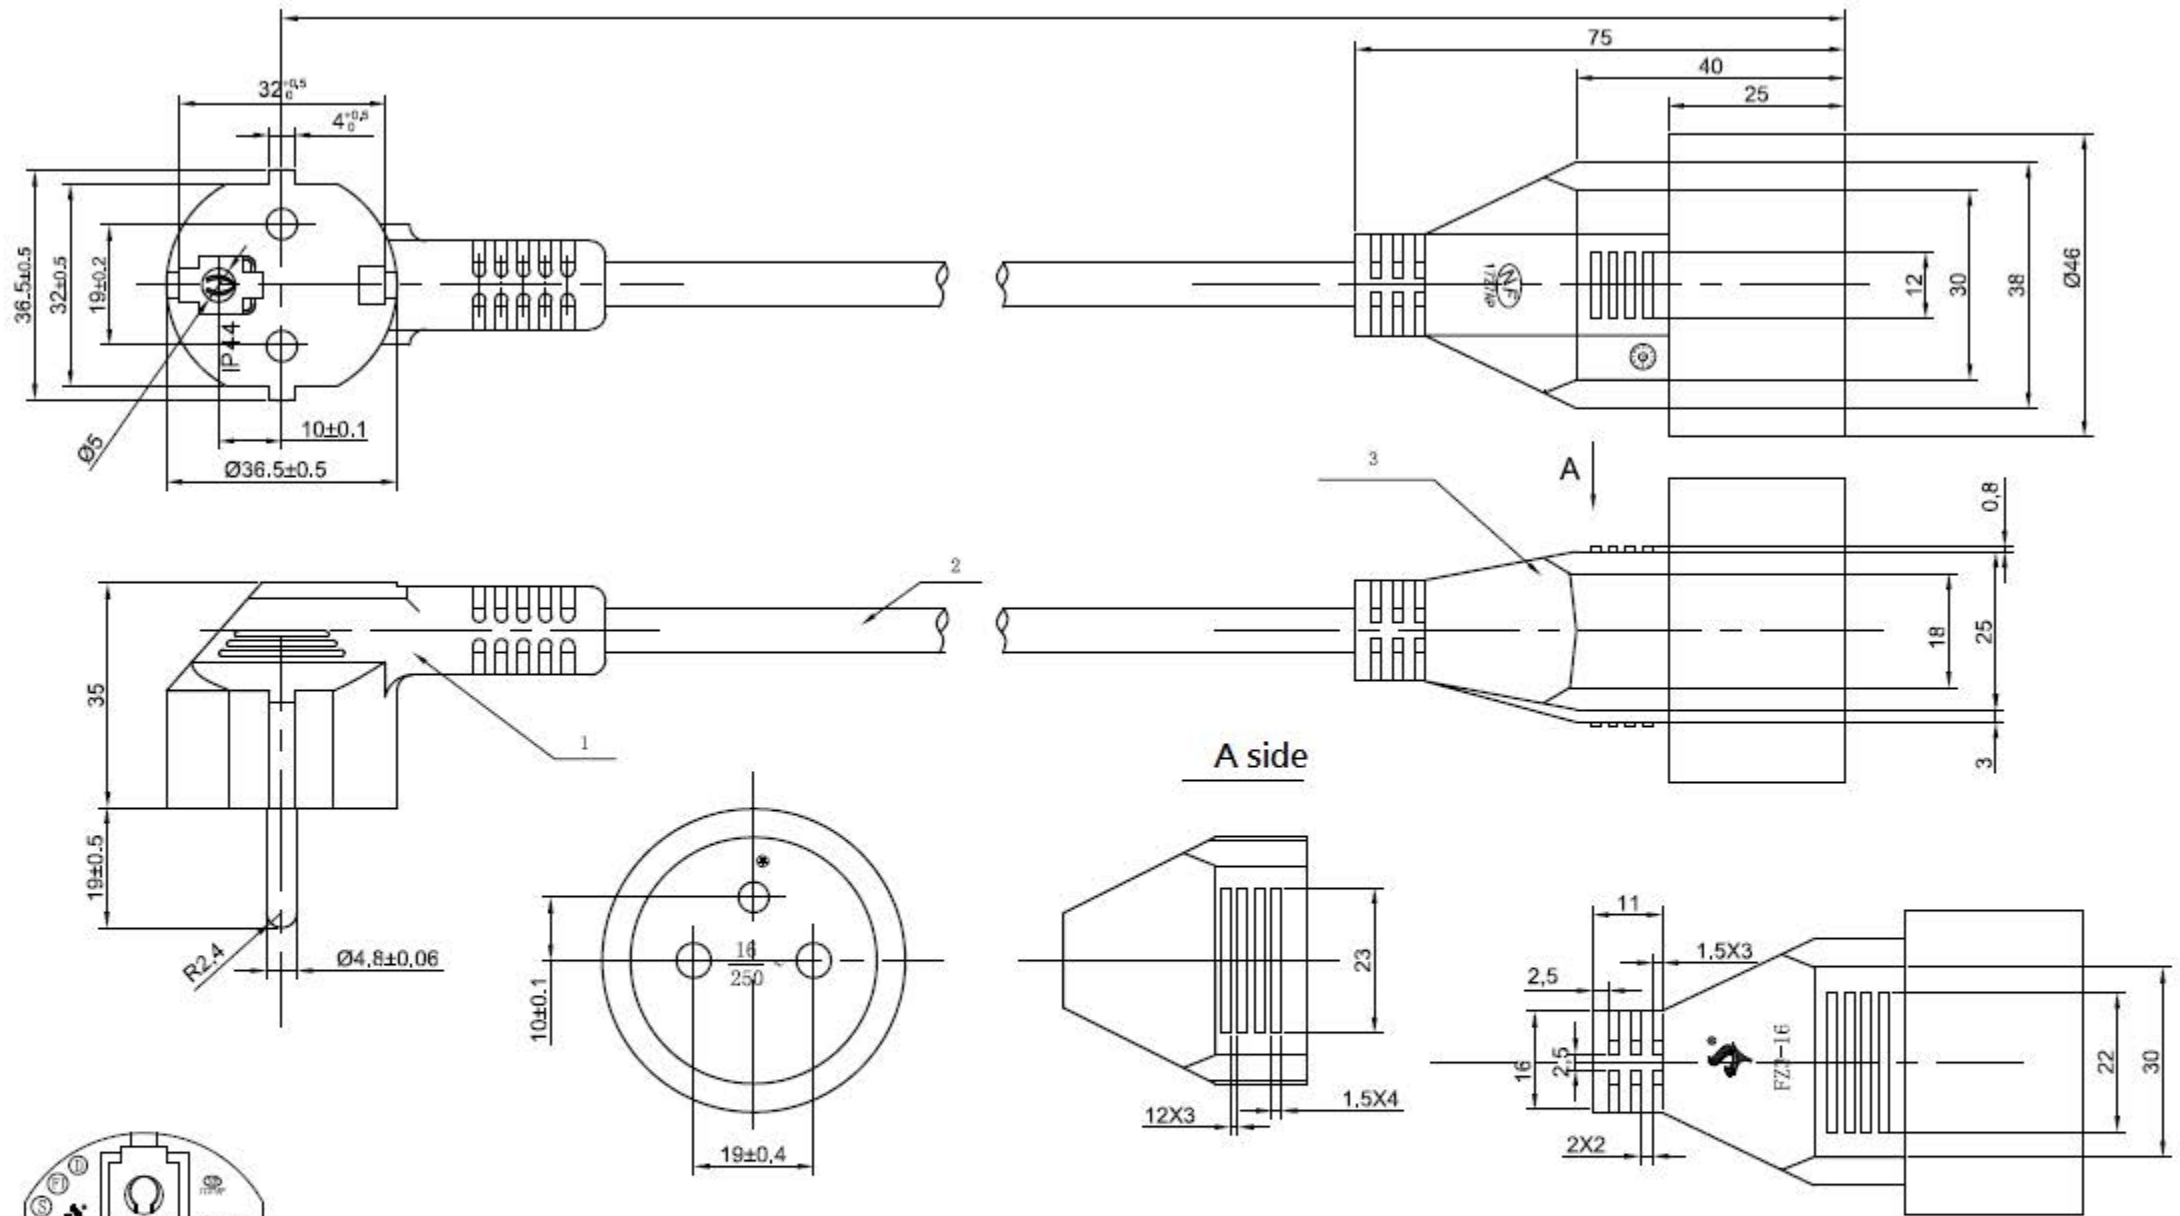

5000±50mm

RoHS and REACH Compliant

Desc.	VALUE Schuko Extension Power Cord UTE, black, 5m	<b>SECOMP</b>			Material	PVC	
					Rated	16A 250V	
3.	Extension plug, FZ3-16	Item #	19.99.1171	EDITION	A4	Dr.No.	
2.	Flexible cable, H05VV-F 3G 1.5mm2	REVIEW				Color	black
1.	Schuko plug, JT003	APPROVE	VDE/NF			ALL DIMENSIONS IN mm	
Part	Description	DO NOT SCALE	DATE			2018-8-30	