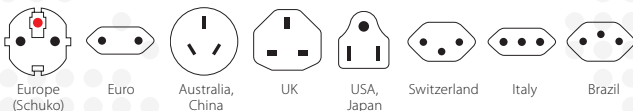

PRO Light – World

The most compact 3-pole world travel adapter for travellers from all over the world

The PRO Light – World ensures a simple and safe connection of 2- and 3-pole devices from and to more than 100 destinations. Able to handle up to 1750 W of power, so you can even plug in powerful devices such as laptops or travel hairdryers. Wherever the traveller comes from, the World Adapter PRO Light – World provides the safest solution of plugging in devices around the world.

Suitable for

Compatibility (Input)

Compatibility (Output)

Packaging (Retail)

Product Category

- World Travel Adapter: PRO Light series

Technical Specifications

- Designed in Switzerland
- Suitable for equipment with earthed & unearthed plugs (2- & 3-pole)
- Input plugs: Europe (Schuko & 2-pole Euro), Australia/China, UK, USA/Japan, Switzerland, Italy, Brazil
- Output plugs: Europe (Schuko), Australia/China, UK, USA
- Input voltage: 100 – 250 V AC
- Max. load: 7 A
- Power rating: e.g. 100 V AC – 700 W / 250 V AC – 1750 W
- Integrated fuse: T 7 A
- Does not convert voltage

Weight

- Adapter: 165 g (net)
- Adapter + packaging: 247 g (gross)
- Master carton: 5668 g (gross)
- Inner carton: 1347 g (gross)

Dimensions

- Adapter: 65x69x61 mm (WxHxD)
- Adapter + packaging: 103x110x72 mm (WxHxD)
- Master carton: 390x250x270 mm (LxWxH)
- Inner carton: 374x114x125 mm (LxWxH)