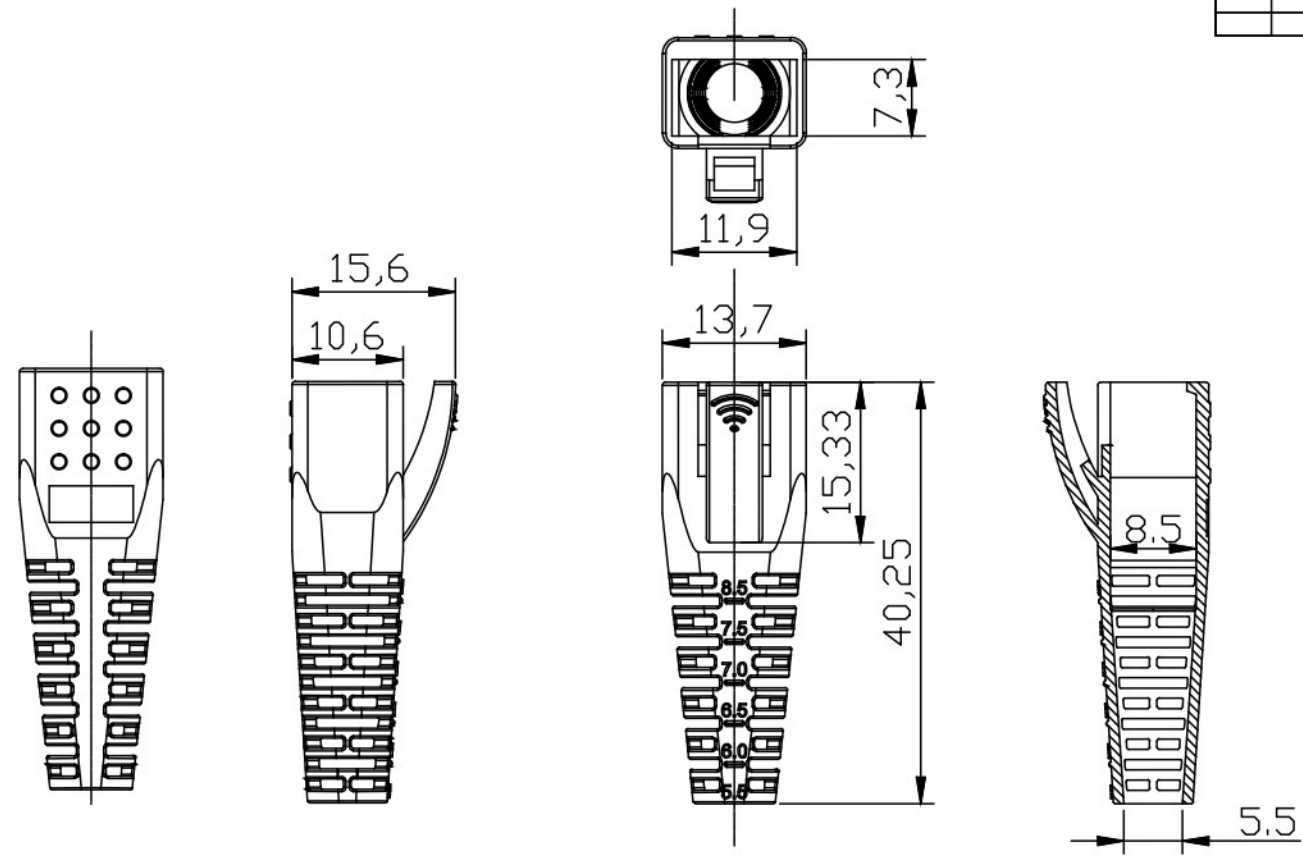

CONFIGURATION DETAILS OF UNDIMENSIONED FEATURES MAY VARY

REVISIONS			
REV	DESCRIPTION	DATE	APPROVED
A0	INITIAL RELEASE	2022.07.07	

ITEM NO.	COLOR
12.01.1110	GREY (RAL7047)
12.01.1111	RED (PANTONE 199C)
12.01.1112	YELLOW (RAL1018)
12.01.1113	GREEN (RAL6024)
12.01.1114	BLUE (RAL5005)
12.01.1115	BLACK (RAL9004)

NOTE:
 Cuttable Cable Boot for RJ45 Modular Plugs, for Cable OD from 5.50 to 8.50 mm
 RoHS (2011/65/EU) AND (2015/863/EU) WITH REACH COMPLIANT

Desc.	ROLINE Cuttable Boot, for OD 5.5 ~ 8.50 mm Cable, 10 pcs/bag		
Item No.	12.01.1110/12.01.1111/12.01.1112/12.01.1113/12.01.1114/12.01.1115		
MAPE	TOLERANCE		
	X.	±1.00	
DRAW BY	X.X	±0.50	
	SCALE	MM	
	PAGE	1/1	

NO.	PART NAME	DESCRIPTION	QUANTITY	REMARKS
①	BOOT	PVC	1	